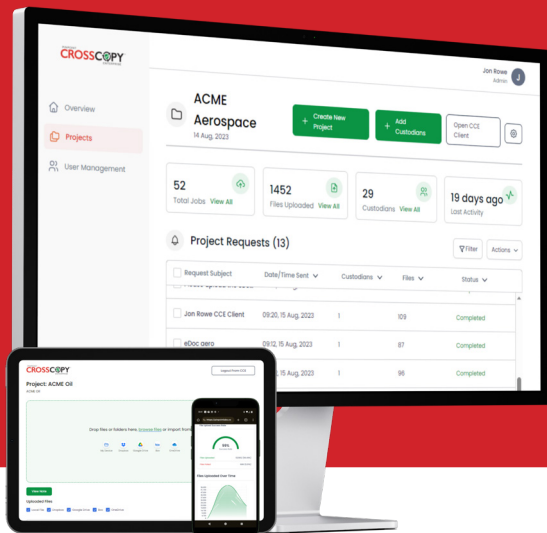

No Boundaries, Just Solutions

Cross-platform Compatibility

Whether it's Windows, macOS, Android, iPhones, or Linux, CrossCopy Enterprise is the versatile choice for uncomplicated data collection.

Simplified Project Management

With our intuitive admin dashboard, sending out collection requests is as simple as a few clicks.

Secure and Compliant

Embrace GDPR compliance and data security with CrossCopy Enterprise, ensuring your data is handled with the utmost integrity.

Features at a Glance

- **SaaS Convenience:** A seamless experience across all devices and platforms, CrossCopy Enterprise is tailored for defensible eDiscovery collections.
- **Automated Collections:** Send collection requests via email or SMS effortlessly, allowing data collection from multiple devices.
- **Diverse Data Sources:** From local drives to popular cloud platforms, collect data with ease and security.
- **Integrity and Compliance:** With robust file verification and comprehensive custody reports, maintain the highest standards of data authenticity.
- **User-Friendly Interface:** No installations, no fuss – just a straightforward, browser-based interface that’s easy to navigate.
- **Real-Time Insights:** Monitor collection statuses and visualize progress with our real-time dashboard.